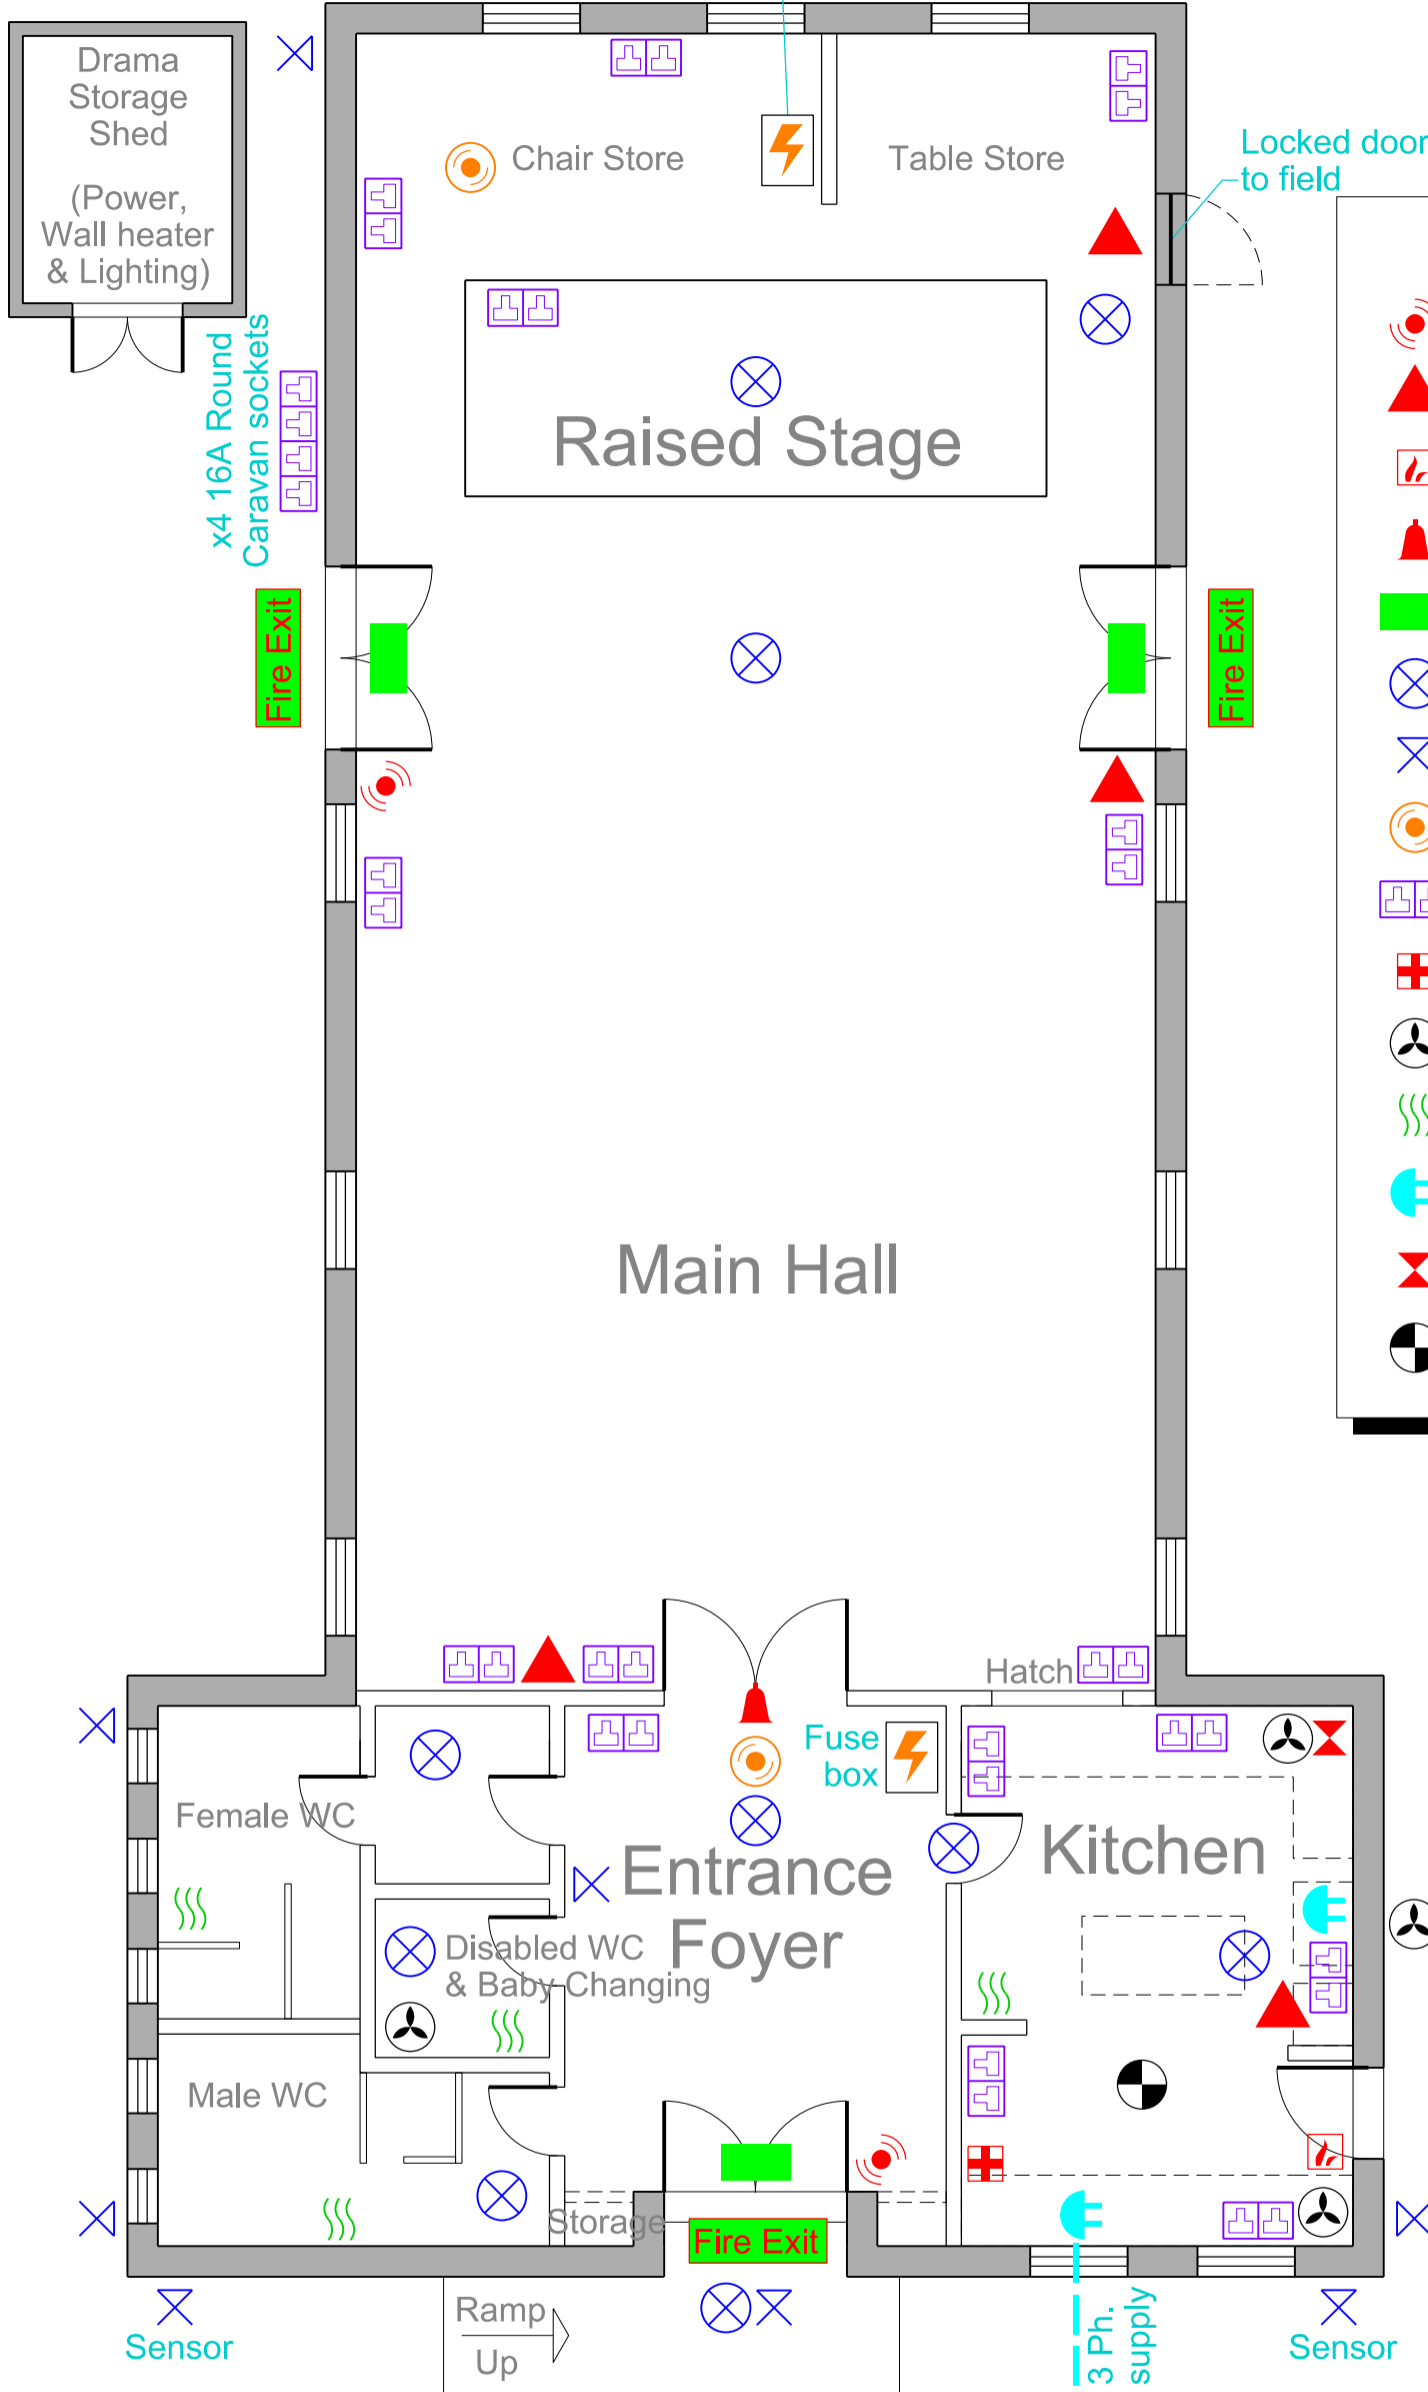

Electric meters, Trip switch for field power, 63A socket Card meter, Fire Alarm panel, Main distribution Boards

Key to Symbols:	
	Fire Alarm (Break glass)
	Fire Extinguisher
	Fire Blanket
	Fire Bell
	Fire Exit Sign
	Emergency Light
	Security Light
	Smoke Alarm
	Electrical Socket
	First Aid Kit
	Extractor Fans
	Hand Drier
	3 Phase appliance
	Stop Tap
	Carbon Monoxide Detector

Fire Assembly Point

Brailes Village Hall

May.2021
Not to scale